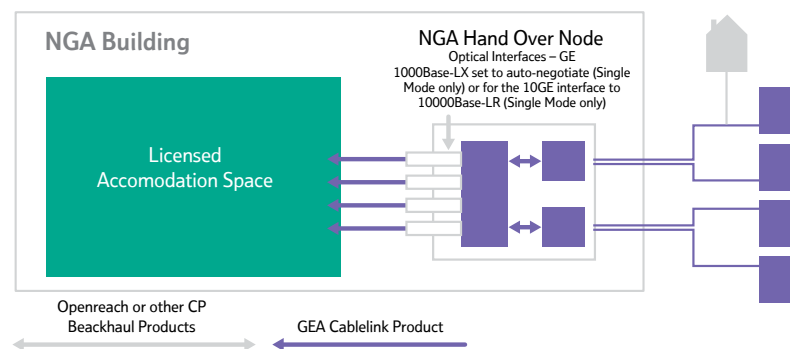

GEA Cablelink

Generic Ethernet Access (GEA) Cablelink helps you to provide GEA services when you're using licensed accommodation space within a Next Generation Access (NGA) handover exchange.

Enables connectivity between the NGA Optical Line Termination (OLT) and your own servers or backhaul circuits within the same exchange

Product benefits

No additional space required

GEA Cablelink uses direct fibre within the BT exchange.

Future focused

Next Generation Network (NGN) compatible.

Product features

Generic features

- Available to all Communications Providers (CPs) that hold licensed space in a BT NGA exchange
- 1Gbps or 10Gbps Ethernet (GE or 10GE) port into the Optical Line Termination (OLT/Layer 2 Switch)

- CP handover port GE interface will be set to auto-negotiate, 1000Base-LX (Single Mode only) or for the 10GE interface to 10000Base-LR (Single Mode only)
- A GEA Cablelink will be required for each individual OLT/Layer 2 Switch at a PoH and CPs can take more than one GEA Cablelink per OLT if required, subject to availability within the Point of Handover (PoH)
- Data from multiple DSLAMs or Passive Optical Networks (PONs) on the same OLT/Layer 2 Switch at a PoH will be aggregated to the CP's GEA Cablelink(s).

Available for

All CPs.

How it works

For more information on GEA Cablelink visit www.openreach.co.uk or contact your Openreach sales and relationship manager.

www.openreach.co.uk

The telecommunications services described in this publication are subject to availability and may be modified from time to time. Services and equipment are provided subject to British Telecommunications plc's respective standard conditions of contract. Nothing in this publication forms any part of any contract. Openreach and the Openreach logo are trademarks of British Telecommunications plc. © British Telecommunications plc 2018. Openreach Limited. Registered office: Kelvin House, 123 Judd Street, London WC1H 9NP. Registered in England and Wales no. 10690039. Produced by Openreach. Designed by Westhill.co.uk

PHME 83391